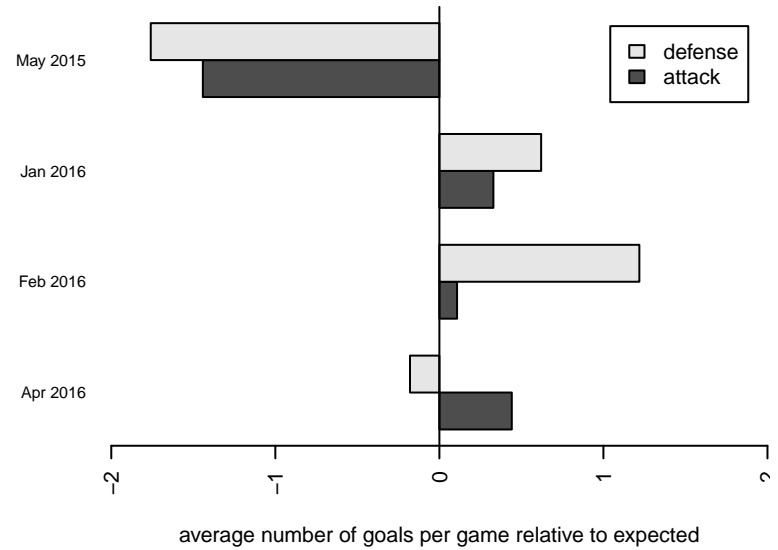

Performance relative to 13 month average