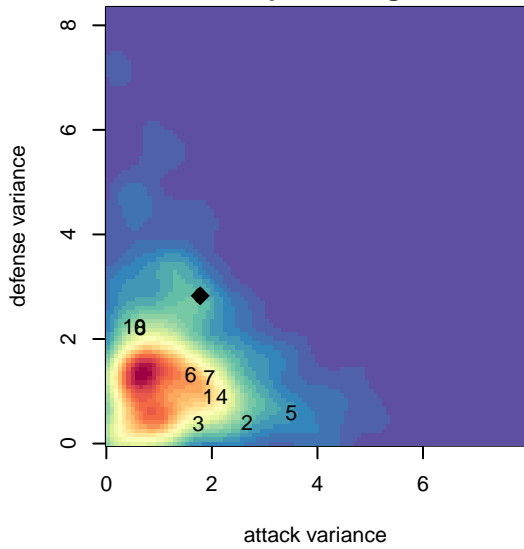

Rogue Valley Timbers Red Velocity G99

Rogue Valley SC
 Medford, OR
 G99 total strength=1513
 attack=13.73 defense=10.23
 fall league = PTT G99 Premier

alt names used:
 Rogue Valley Timbers – G16 99 Red
 RVT Farley
 Rogue Valley Timbers 99G Red
 Rogue Valley Timbers – G16 99 Red

Venues played:
 2015 Rogue Memorial GU15
 2015 Portland Winter Showcase U16
 2015 PTT G99 Premier
 2015 OYS State Cup G99

Rogue Valley Timbers Red Velocity G99
 Dots are actual minus expected GF (blue circles) and GA (red triangles).
 Blue line is smoothed change in attack strength. Red is smoothed change in defense strength.

**attack and defense variance (black dot)
relative to other teams
and top 10 in region**

**attack and defense rating
relative to others at age
and all opponents in last 13 months**

Performance relative to 13 month average