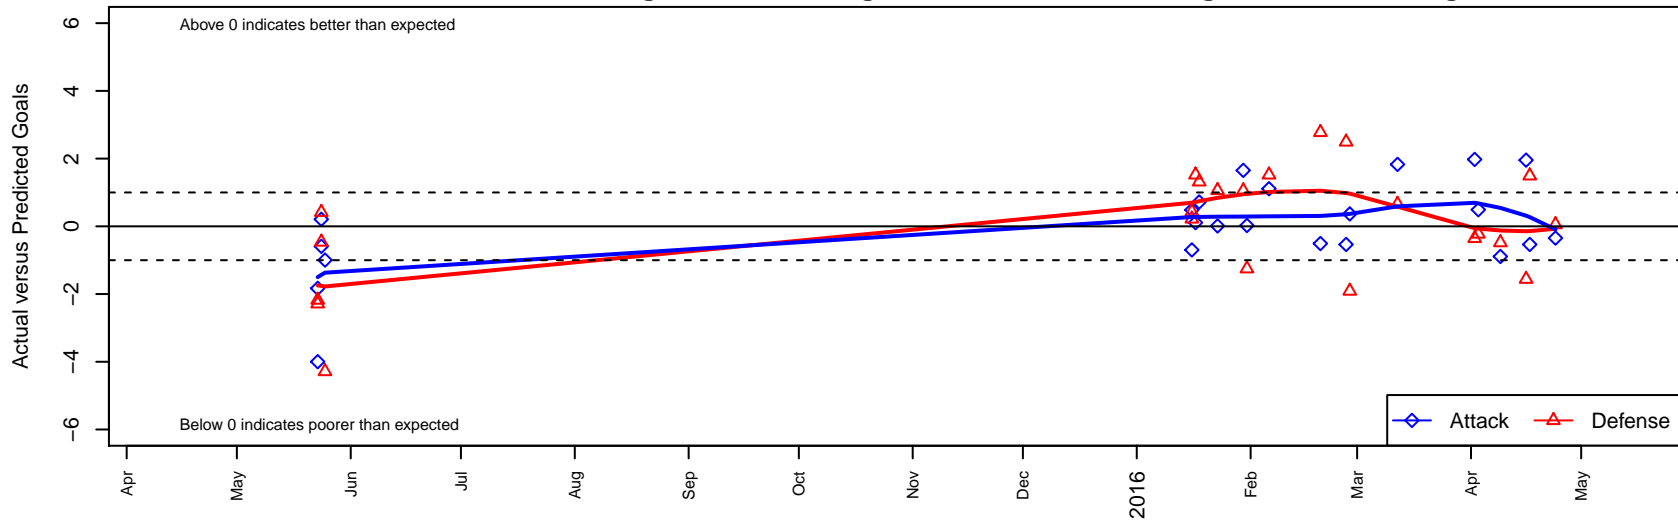

Rogue Valley Timbers Red Velocity G99

Rogue Valley SC
 Medford, OR
 G99 total strength=1513
 attack=13.73 defense=10.23
 fall league = PTT G99 Premier

alt names used:
 Rogue Valley Timbers – G16 99 Red
 RVT Farley
 Rogue Valley Timbers 99G Red
 Rogue Valley Timbers – G16 99 Red

Venues played:
 2015 Rogue Memorial GU15
 2015 Portland Winter Showcase U16
 2015 PTT G99 Premier
 2015 OYS State Cup G99

Rogue Valley Timbers Red Velocity G99
 Dots are actual minus expected GF (blue circles) and GA (red triangles).
 Blue line is smoothed change in attack strength. Red is smoothed change in defense strength.

**attack and defense variance (black dot)
relative to other teams
and top 10 in region**

**attack and defense rating
relative to others at age
and all opponents in last 13 months**

Performance relative to 13 month average