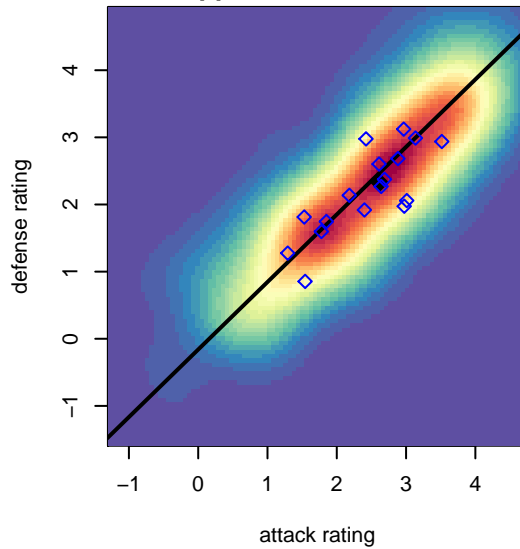

Rogue Valley Timbers Red Velocity G99

Rogue Valley SC
 Medford, OR
 G99 total strength=1513
 attack=13.73 defense=10.23
 fall league = PTT G99 Premier

alt names used:
 Rogue Valley Timbers – G16 99 Red
 RVT Farley
 Rogue Valley Timbers 99G Red
 Rogue Valley Timbers – G16 99 Red

Venues played:
 2015 Rogue Memorial GU15
 2015 Portland Winter Showcase U16
 2015 PTT G99 Premier
 2015 OYS State Cup G99

Rogue Valley Timbers Red Velocity G99
 Dots are actual minus expected GF (blue circles) and GA (red triangles).
 Blue line is smoothed change in attack strength. Red is smoothed change in defense strength.

**attack and defense variance (black dot)
relative to other teams
and top 10 in region**

**attack and defense rating
relative to others at age
and all opponents in last 13 months**

Performance relative to 13 month average