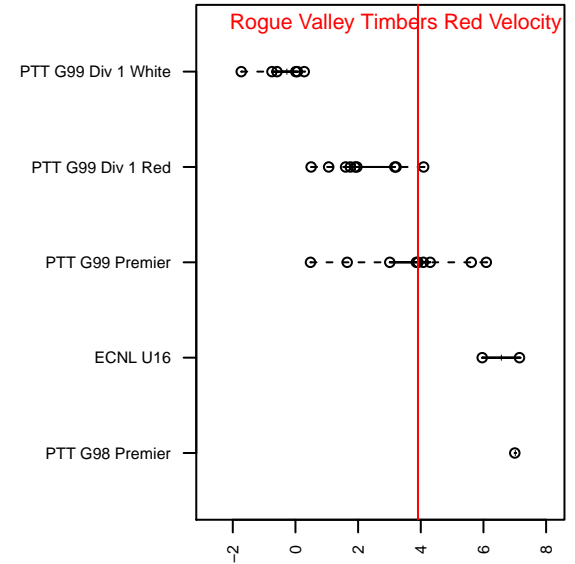

Rogue Valley Timbers Red Velocity G99

Rogue Valley SC
 Medford, OR
 G99 total strength=1513
 attack=13.73 defense=10.23
 fall league = PTT G99 Premier

alt names used:
 Rogue Valley Timbers – G16 99 Red
 RVT Farley
 Rogue Valley Timbers 99G Red
 Rogue Valley Timbers – G16 99 Red

Venues played:
 2015 Rogue Memorial GU15
 2015 Portland Winter Showcase U16
 2015 PTT G99 Premier
 2015 OYS State Cup G99

Rogue Valley Timbers Red Velocity G99
 Dots are actual minus expected GF (blue circles) and GA (red triangles).
 Blue line is smoothed change in attack strength. Red is smoothed change in defense strength.

**attack and defense variance (black dot)
relative to other teams
and top 10 in region**

**attack and defense rating
relative to others at age
and all opponents in last 13 months**

Performance relative to 13 month average