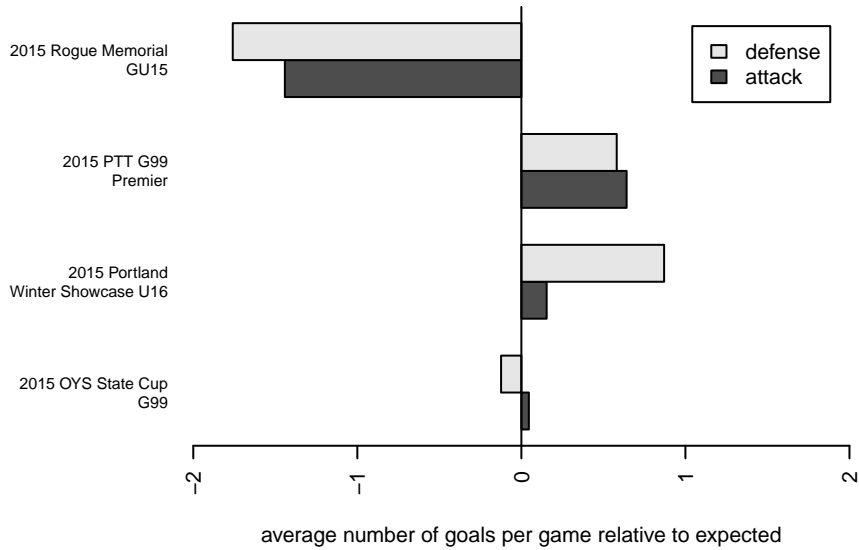

Rogue Valley Timbers Red Velocity G99

Rogue Valley SC
 Medford, OR
 G99 total strength=1513
 attack=13.73 defense=10.23
 fall league = PTT G99 Premier

alt names used:
 Rogue Valley Timbers – G16 99 Red
 RVT Farley
 Rogue Valley Timbers 99G Red
 Rogue Valley Timbers – G16 99 Red

Venues played:
 2015 Rogue Memorial GU15
 2015 Portland Winter Showcase U16
 2015 PTT G99 Premier
 2015 OYS State Cup G99

Rogue Valley Timbers Red Velocity G99
 Dots are actual minus expected GF (blue circles) and GA (red triangles).
 Blue line is smoothed change in attack strength. Red is smoothed change in defense strength.

**attack and defense variance (black dot)
relative to other teams
and top 10 in region**

**attack and defense rating
relative to others at age
and all opponents in last 13 months**

Performance relative to 13 month average